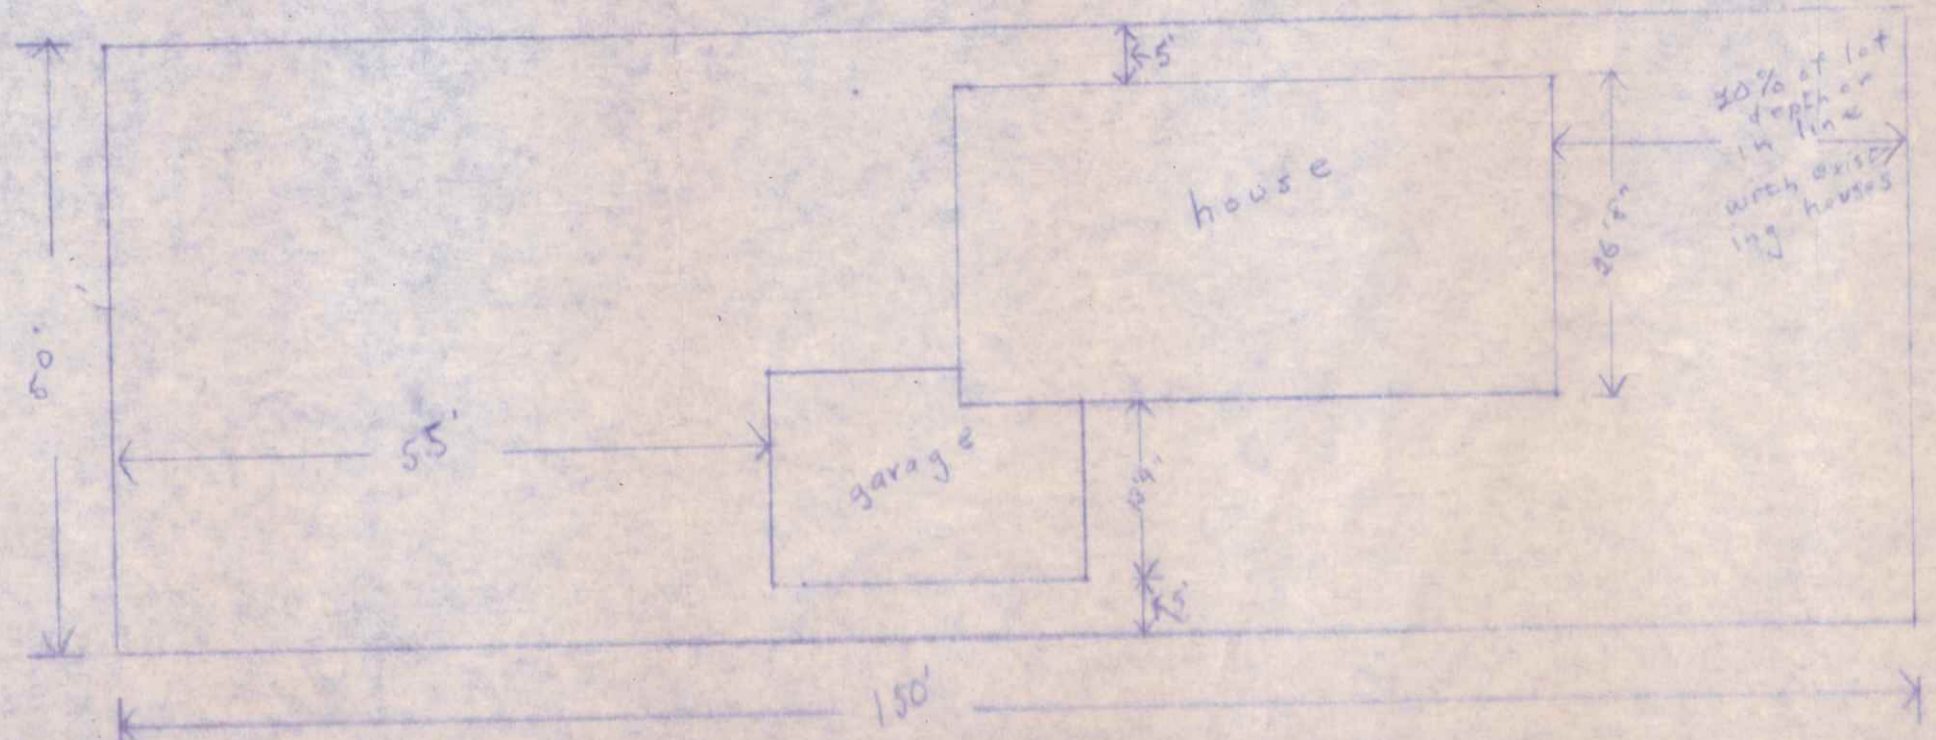

Plot Plan Lot size 50' x 150'

Mr and Mrs Henry Huner  
R.R.#2

206  
Johns Rd